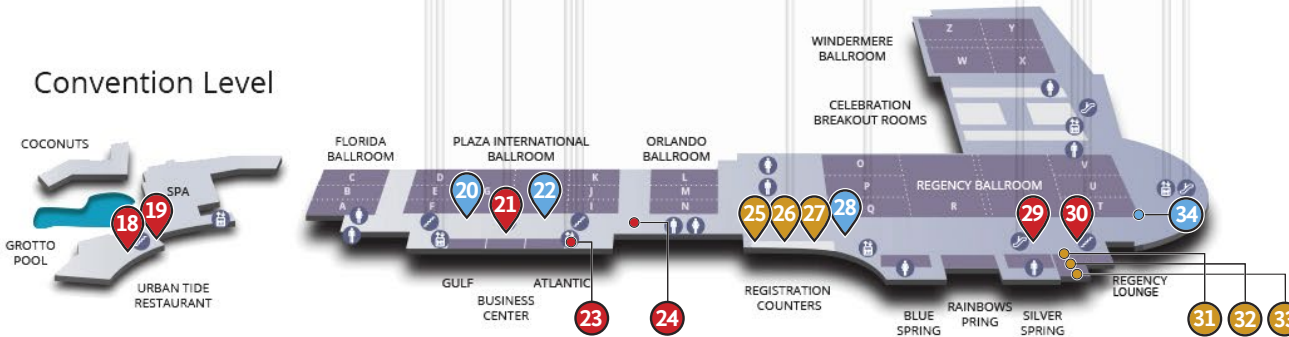

## Lobby Level

## Digital Signage Location

- 1 Interactive Touch Screens - 1080w x 1484h (Content Area)
- 2 Interactive Touch Screens - 1080w x 1484h (Content Area)
- 3 Interactive Touch Screens - 1080w x 1484h (Content Area)
- 4 Interactive Touch Screens - 1080w x 1484h (Content Area)
- 5 Interactive Touch Screens - 1080w x 1484h (Content Area)
- 6 Interactive Touch Screens - 1080w x 1484h (Content Area)
- 7 Interactive Touch Screens - 1080w x 1484h (Content Area)
- 8 Interactive Touch Screens - 1080w x 1484h (Content Area)
- 9 Interactive Touch Screens - 1080w x 1484h (Content Area)
- 10 Interactive Touch Screens - 1920w x 1080h (Content Area)
- 11 Interactive Touch Screens - 1080w x 1484h (Content Area)
- 12 Interactive Touch Screens - 1080w x 1484h (Content Area)
- 13 Interactive Touch Screens - 1080w x 1484h (Content Area)
- 14 #14 B-line Diner LED Wall - 1792w x 1280h
- 15 Interactive Touch Screens - 1080w x 1484h (Content Area)
- 16 Interactive Touch Screens - 1080w x 1484h (Content Area)
- 17 Interactive Touch Screens - 1080w x 1484h (Content Area)
- 18 Interactive Touch Screens - 1080w x 1484h (Content Area)
- 19 Interactive Touch Screens - 1080w x 1484h (Content Area)
- 20 Plaza G LED Wall - 1920w x 1080h
- 21 Interactive Touch Screens - 1080w x 1484h (Content Area)
- 22 Plaza H LED Wall - 1920w x 1080h
- 23 Interactive Touch Screens - 1080w x 1484h (Content Area)
- 24 Interactive Touch Screens - 1080w x 1484h (Content Area)
- 25 Non-Interactive Boards - 1920w x 1080h
- 26 Non-Interactive Boards - 1920w x 1080h
- 27 Non-Interactive Boards - 1920w x 1080h
- 28 Bridge LED Wall - 3456w x 576h
- 29 Interactive Touch Screens - 1080w x 1484h (Content Area)
- 30 Interactive Touch Screens - 1080w x 1484h (Content Area)
- 31 Non-Interactive Boards - 1920w x 1080h
- 32 Non-Interactive Boards - 1920w x 1080h
- 33 Non-Interactive Boards - 1920w x 1080h
- 34 Regency Ballroom Corner LED Wall:  
Resolution Per Side: 576w x 1920h  
Full Resolution: 1152w x 1920h