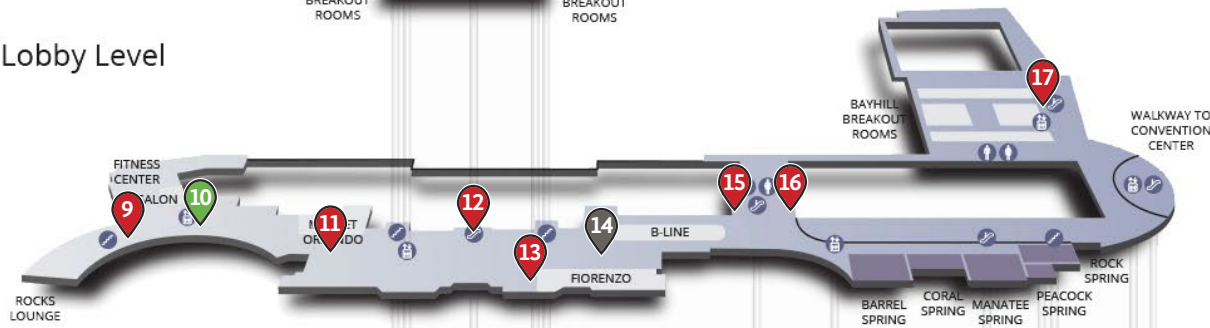

## Lobby Level

## Digital Signage Location

- 1 Interactive Touch Screens - 1080w x 1484h (Content Area)
- 2 Interactive Touch Screens - 1080w x 1484h (Content Area)
- 3 Interactive Touch Screens - 1080w x 1484h (Content Area)
- 4 Interactive Touch Screens - 1080w x 1484h (Content Area)
- 5 Interactive Touch Screens - 1080w x 1484h (Content Area)
- 6 Interactive Touch Screens - 1080w x 1484h (Content Area)
- 7 Interactive Touch Screens - 1080w x 1484h (Content Area)
- 8 Interactive Touch Screens - 1080w x 1484h (Content Area)
- 9 Interactive Touch Screens - 1080w x 1484h (Content Area)
- 10 Interactive Touch Screens - 1920w x 1080h (Content Area)
- 11 Interactive Touch Screens - 1080w x 1484h (Content Area)
- 12 Interactive Touch Screens - 1080w x 1484h (Content Area)
- 13 Interactive Touch Screens - 1080w x 1484h (Content Area)
- 14 #14 B-line Diner LED Wall - 1792w x 1280h
- 15 Interactive Touch Screens - 1080w x 1484h (Content Area)
- 16 Interactive Touch Screens - 1080w x 1484h (Content Area)
- 17 Interactive Touch Screens - 1080w x 1484h (Content Area)
- 18 Interactive Touch Screens - 1080w x 1484h (Content Area)
- 19 Interactive Touch Screens - 1080w x 1484h (Content Area)
- 20 Plaza G LED Wall - 1920w x 1080h
- 21 Interactive Touch Screens - 1080w x 1484h (Content Area)
- 22 Plaza H LED Wall - 1920w x 1080h
- 23 Interactive Touch Screens - 1080w x 1484h (Content Area)
- 24 Interactive Touch Screens - 1080w x 1484h (Content Area)
- 25 Non-Interactive Boards - 1920w x 1080h
- 26 Non-Interactive Boards - 1920w x 1080h
- 27 Non-Interactive Boards - 1920w x 1080h
- 28 Bridge LED Wall - 3456w x 576h
- 29 Interactive Touch Screens - 1080w x 1484h (Content Area)
- 30 Interactive Touch Screens - 1080w x 1484h (Content Area)
- 31 Non-Interactive Boards - 1920w x 1080h
- 32 Non-Interactive Boards - 1920w x 1080h
- 33 Non-Interactive Boards - 1920w x 1080h
- 34 Regency Ballroom Corner LED Wall:  
Resolution Per Side: 576w x 1920h  
Full Resolution: 1152w x 1920h